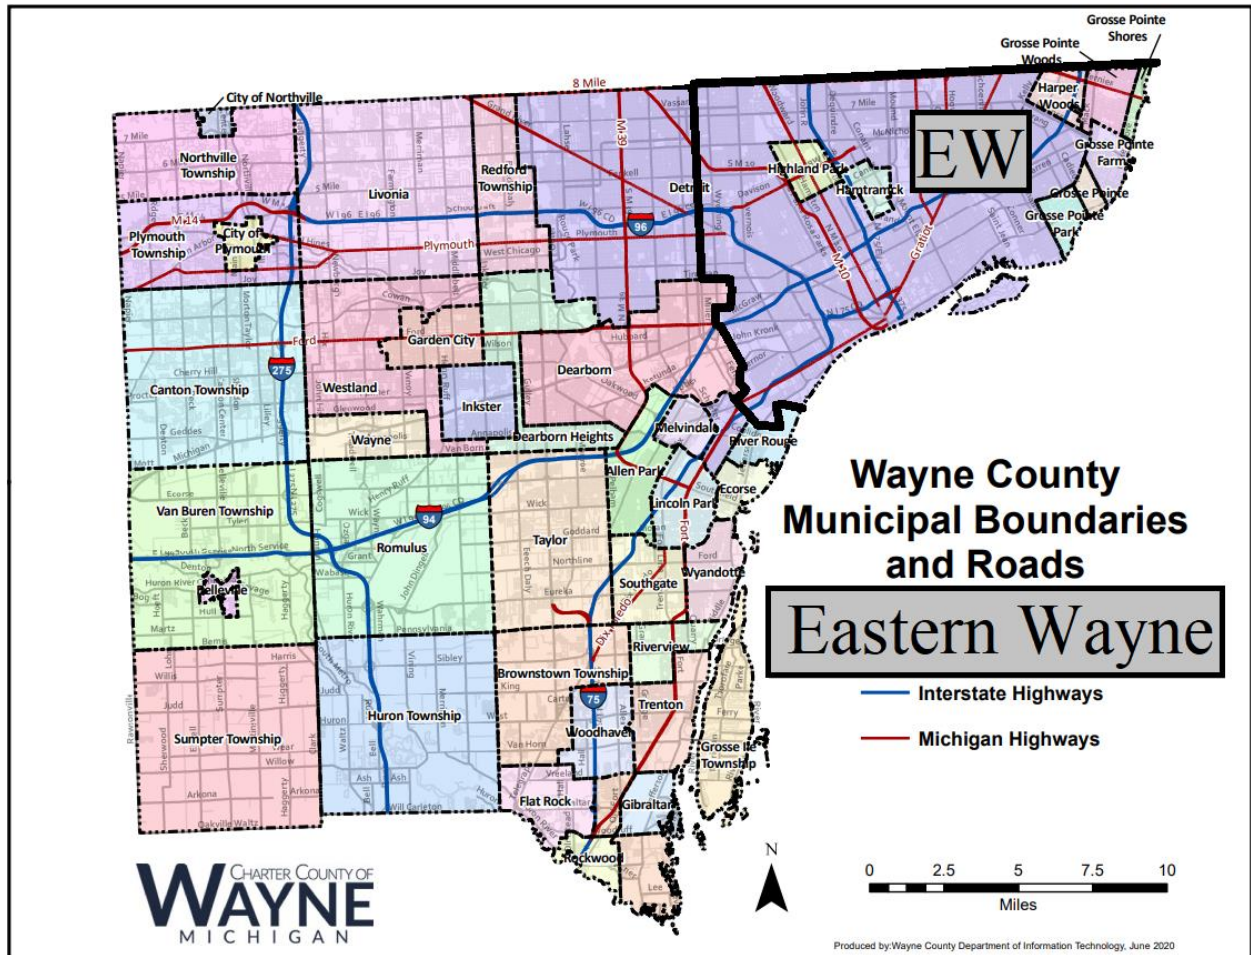

Detroit Wayne Integrated Health Network Transportation Zone – Eastern Wayne

Transportation Zone: Eastern Wayne

Boundaries:

- North – County Line (8 Mile Rd.)
- East – Shoreline of Detroit River & Lake St. Clare
- South – River Rouge City Limit & Shoreline of Rouge River
- West – Meyer Rd. & Dearborn City Limit

Cities:

- City of Detroit (east of Meyer Rd.)
- City of Highland Park
- City of Hamtramck
- City of Harper Woods
- City of Grosse Pointe Woods
- City of Grosse Pointe Shore
- City of Grosse Pointe Farms
- City of Grosse Pointe
- City of Grosse Pointe Park